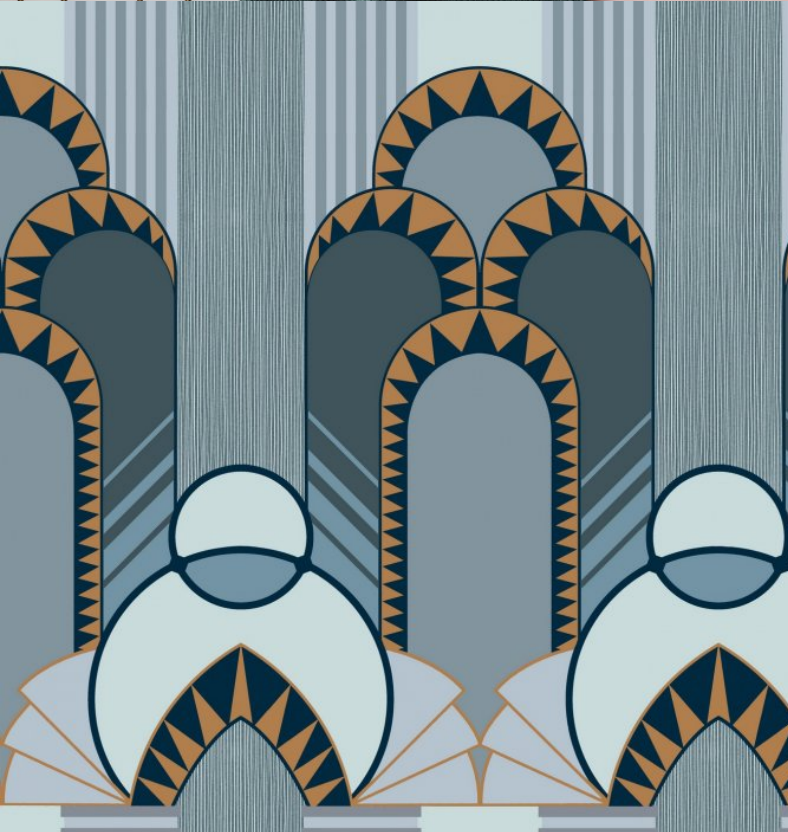

Influenced by the 'Streamline Moderne' genre, 'Dreamland' exudes the daring and bold architectural influence on design. As a statement design with its majestic curves and Aztec styling, this is a true conversation wallpaper.

Product Details

Design:	Dreamland
SKU:	12107
Colour Description:	Cream
Width:	52cm
Length:	10m
Sold By:	-
Construction Type:	Printed Non-Woven (Non PVC)
Backer:	Non Woven Polyester
Weight:	187gsm
Fire rating:	-

CLEANABILITY

Washable

LIGHTFASTNESS

Very good.
(6 out of 8 to BSEN20105)

VOC RATED

A+

Hanging Information

Pattern Repeat:	58.1cm
Pattern Offset:	0cm
Pattern Overlap:	0cm
Recommended Adhesive:	Hard Spatula and Joint Cutter. Adhesive: Murabond Heavy. On dry lining use Murabond Easy Strip. On sealed surfaces use Murabond Sealed Surface Adhesive