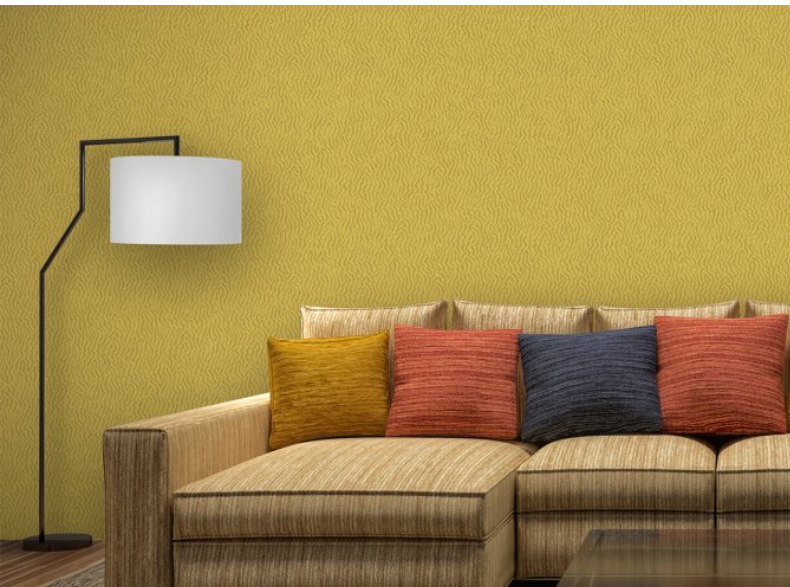

"Fardis exquisite Paradise series is an elegant take on island-inspired design. Graceful, flying birds are nestled within the vivid foliage of the Carmen, Eterno and Lucia wallcoverings. A similarly craggy coastal palette inspires our Laguna and Kabru designs. Rich accent colours from Tropical Turquoise to Emerald Green, and the brighter tones of Fiery Orange and Fuchsia Pink create lifelike colour stories, adding an ethereal element of surprise to any interior scheme. For further information please contact customer services on 0333 240 9045"

Product Details

<b>Design:</b>	Pico
<b>SKU:</b>	10878
<b>Colour Description:</b>	Cream
<b>Width:</b>	70cm
<b>Length:</b>	10m
<b>Sold By:</b>	Roll
<b>Construction Type:</b>	Printed Non-Woven (Non PVC)
<b>Backer:</b>	Non-Woven Polyester
<b>Weight:</b>	200 gsm
<b>Fire rating:</b>	Euro Class B-s1, d0